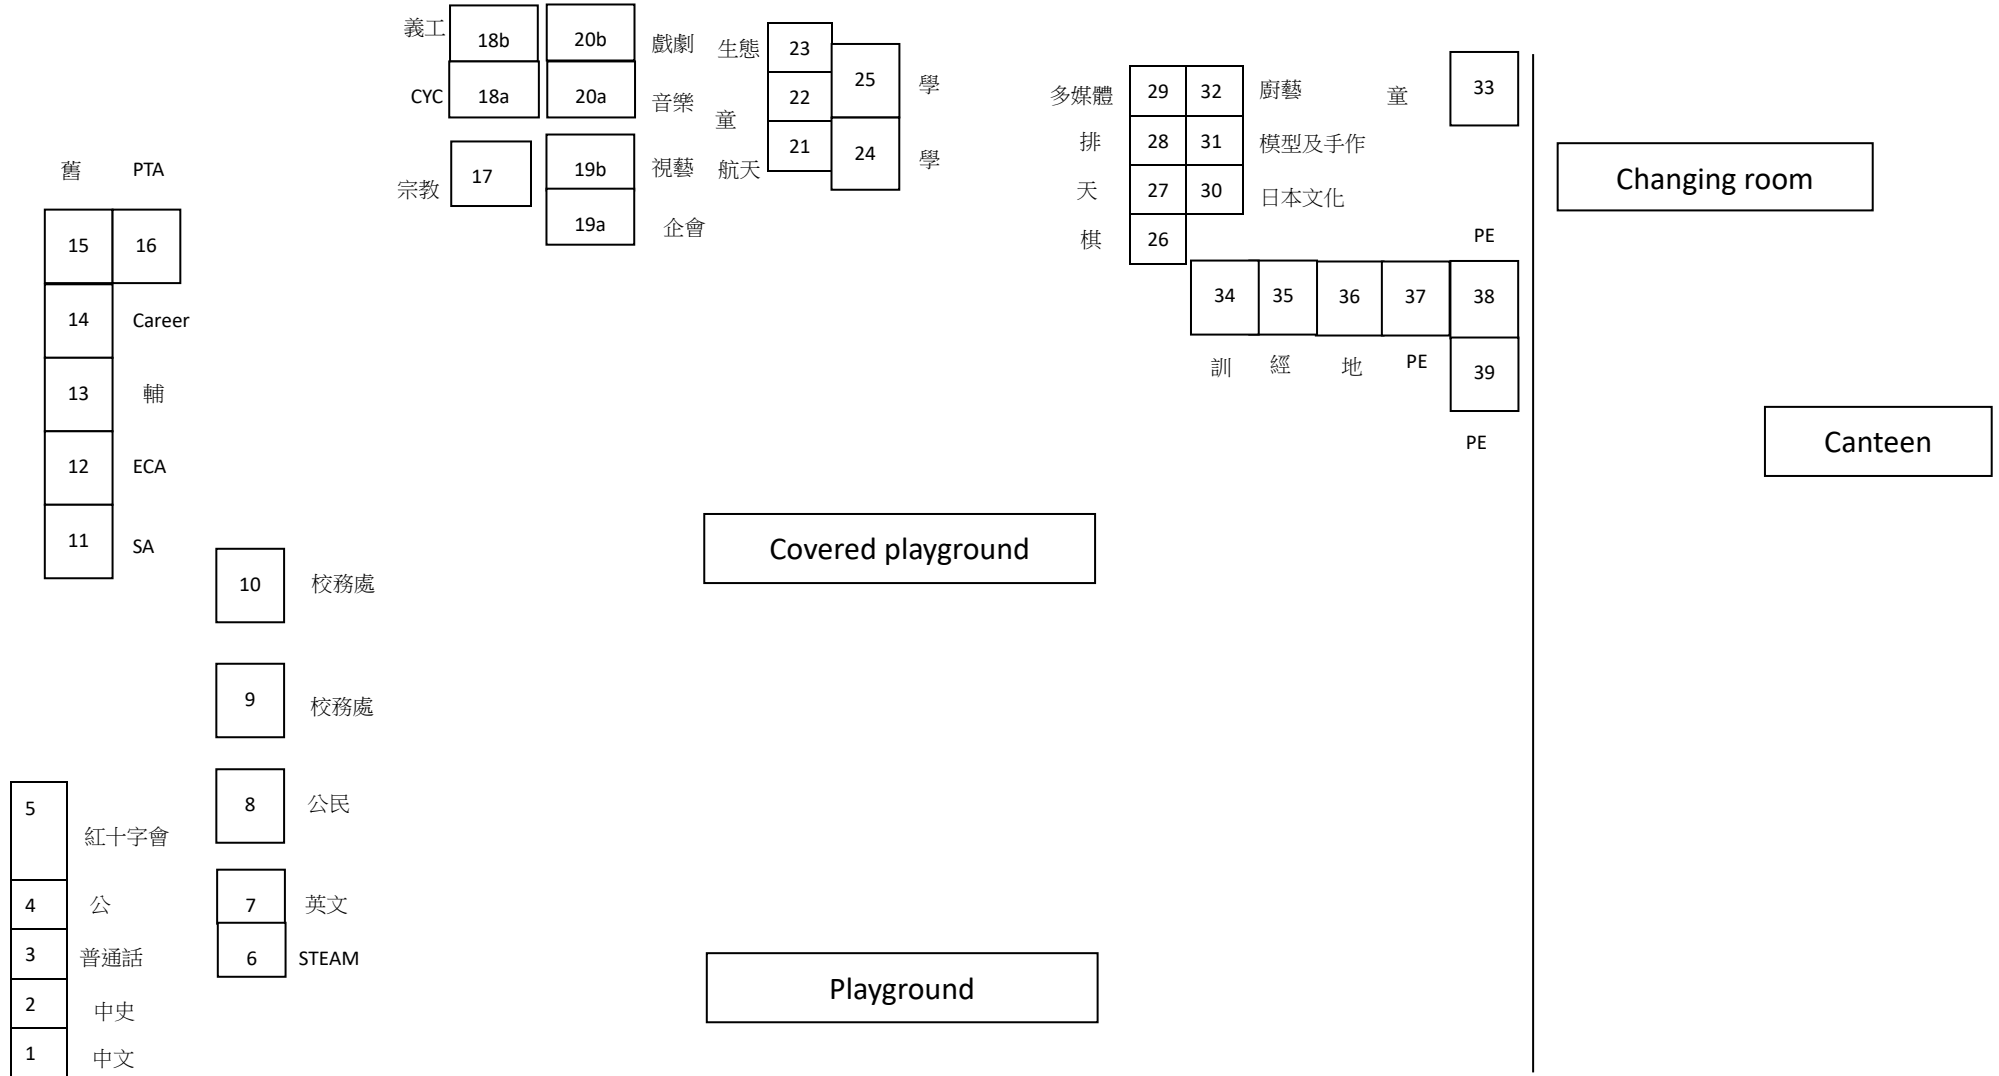

Floor Map of Display Boards on Ground Floor 2025/26

Floor Map of Display Boards on Ground Floor 2025/26

No.	Club/ Committee	No.	Club/ Committee
1	Chinese Language Society	20a	Music Club
2	Chinese History Society	20b	Drama Club
3	Putonghua Club	21	Aerospace Society
4	C&SD Society	22	Scout
5	Hong Kong Red Cross	23	Ecology Club
6	STEAM Society	24	Award & Scholarship Committee
7	English Language Society	25	Academic Division
8	Moral & Civic Education Section	26	Chess Club
9	General Office	27	Astronomy Club
10	General Office	28	Volleyball Club
11	Student Association	29	Multimedia Production Club
12	Extra-curricular Activities Section	30	Japanese Culture Studies Club
13	Guidance & Counselling Section	31	Model and Craft Club
14	Careers Counselling Section	32	Home Economics Club
15	Old Boys' Association	33	Scout
16	Parent-Teacher Association	34	Discipline Section
17	Catholic Society	35	Economics Society
18a	Community Youth Club	36	Geography Society
18b	Voluntary Services Group	37	Physical Education Department
19a	BAFS Society	38	Physical Education Department
19b	Visual Arts Club	39	Physical Education Department